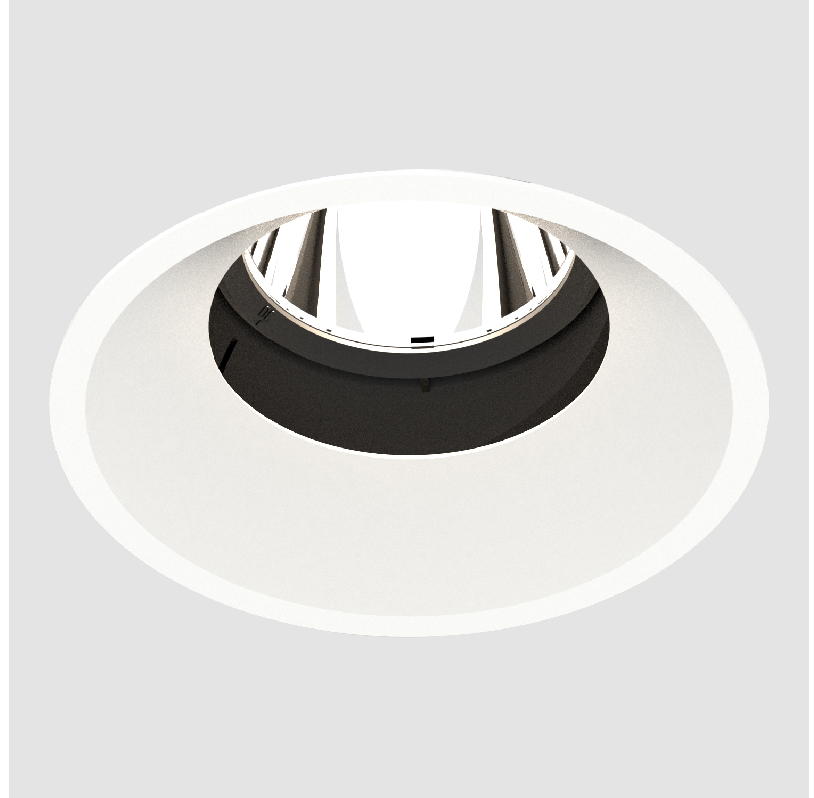

BIONIQ ROUND SEMI ADJUSTABLE RECESSED

A35299- _____

base number Color _____ Finishes _____
 Temperature (Diamond)

- To build a product code in our configurator select the specify button on the base model # product page
- To build a manual product code on this datasheet choose from the options listed below in blue font and add the suffix to the base model #

GENERAL

Series: Bioniq
 Subseries: Bioniq Round Semi Adjustable
 Brand: Prolicht
 Division: Architectural
 Mounting Type: Recessed
 Mounting Location: Ceiling
 Subcategory: Downlight

PHYSICAL

Shape: Round
 Diameter (mm): 139
 Diameter (in): 5 1/2
 Height (mm): 137
 Height (in): 5 3/8
 Ceiling Thickness (mm): 10 / 12.5 / 15
 Ceiling Thickness (in): 3/8 or 1/2 or 9/16
 Min. Recessing Depth (mm): 150
 Min. Recessing Depth (in): 5 7/8
 Light Distribution: Adjustable / Downlight
 Weight (kg): 0.814
 Weight (lbs): 1.79
 Fixture Finish: SSR / BKV / CWI / CRY / HAB / UFT / ITA / RUA / FTG / MYG / LOD / PUS / FRO / FUP / KIA / POP / BLS / SPG / MEY / GOH / GUM / CHC / COM / ABZ / JAG / OBR / MOS / ROR
 Fixture Material: Aluminum Die Cast
 Cut-out Measurements: 130mm / 5 1/8"

OPTICAL

Reflector°: 10
 Adjustability: Rotational 355°; Tilt 10°

RATINGS AND CERTIFICATIONS

Certified By: Certified for North American Standards
 IP rating: IP20

BIONIQ ROUND SEMI ADJUSTABLE RECESSED

A35299-