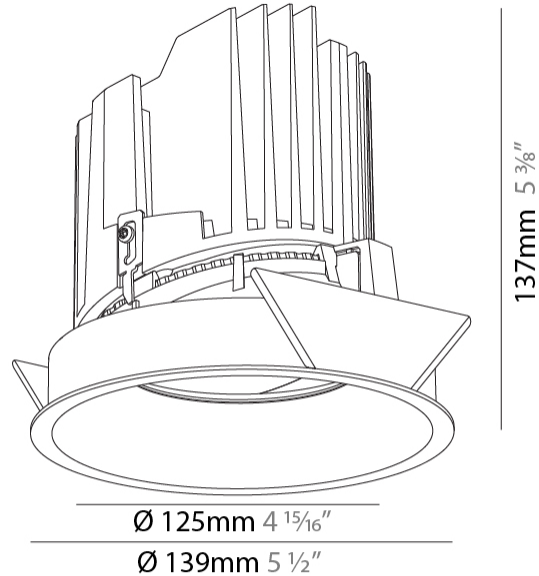

GENERAL

Series: Bioniq
 Subseries: Bioniq Round Semi Adjustable
 Brand: Prolicht
 Division: Architectural
 Mounting Type: Recessed
 Mounting Location: Ceiling
 Subcategory: Downlight

PHYSICAL

Shape: Round
 Diameter (mm): 139
 Diameter (in): 5 1/2
 Height (mm): 137
 Height (in): 5 3/8
 Ceiling Thickness (mm): 10 / 12.5 / 15
 Ceiling Thickness (in): 3/8 or 1/2 or 9/16
 Min. Recessing Depth (mm): 150
 Min. Recessing Depth (in): 5 7/8
 Light Distribution: Adjustable / Downlight
 Weight (kg): 0.814
 Weight (lbs): 1.79
 Fixture Finish: SSR / BKV / CWI / CRY / HAB / UFT / ITA / RUA / FTG / MYG / LOD / PUS / FRO / FUP / KIA / POP / BLS / SPG / MEY / GOH / GUM / CHC / COM / ABZ / JAG / OBR / MOS / ROR
 Fixture Material: Aluminum Die Cast
 Cut-out Measurements: 130mm / 5 1/8"

LED

Number of LEDs: 1
 Color Temperature (°K): 2700 / 3000 / 3500 / 4000
 Max. Delivered Lumen (lm): 870 / 970 / 1039 / 1060
 Nominal Lumen (lm): 960 / 1070 / 1156 / 1180
 CRI: >90 CRI
 Efficiency (%): 90.5
 Lamp Life (hrs): 50000

OPTICAL

Reflector°: 10
 Adjustability: Rotational 355°; Tilt 10°

RATINGS AND CERTIFICATIONS

Certified By: Certified for North American Standards
 IP rating: IP20

BIONIQ ROUND SEMI ADJUSTABLE RECESSED

A35299-