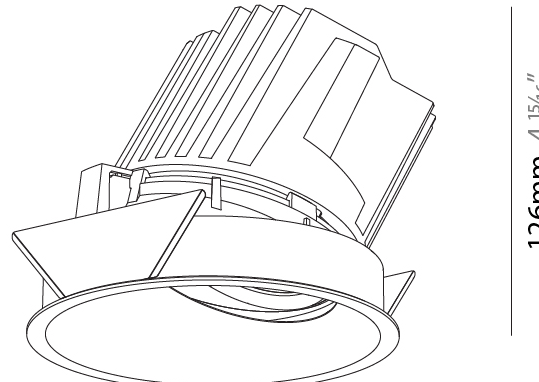

OPTICAL

Reflector°: 10
Adjustability: Fixed

RATINGS AND CERTIFICATIONS

Certified By: Certified for North American Standards
IP rating: IP20

126mm 4 15/16"

Ø 125mm 4 15/16"
Ø 139mm 5 1/2"

130mm 5 1/8" 140mm 5 1/2" 10 | 15mm 3/8" 5/16" 30° ↑